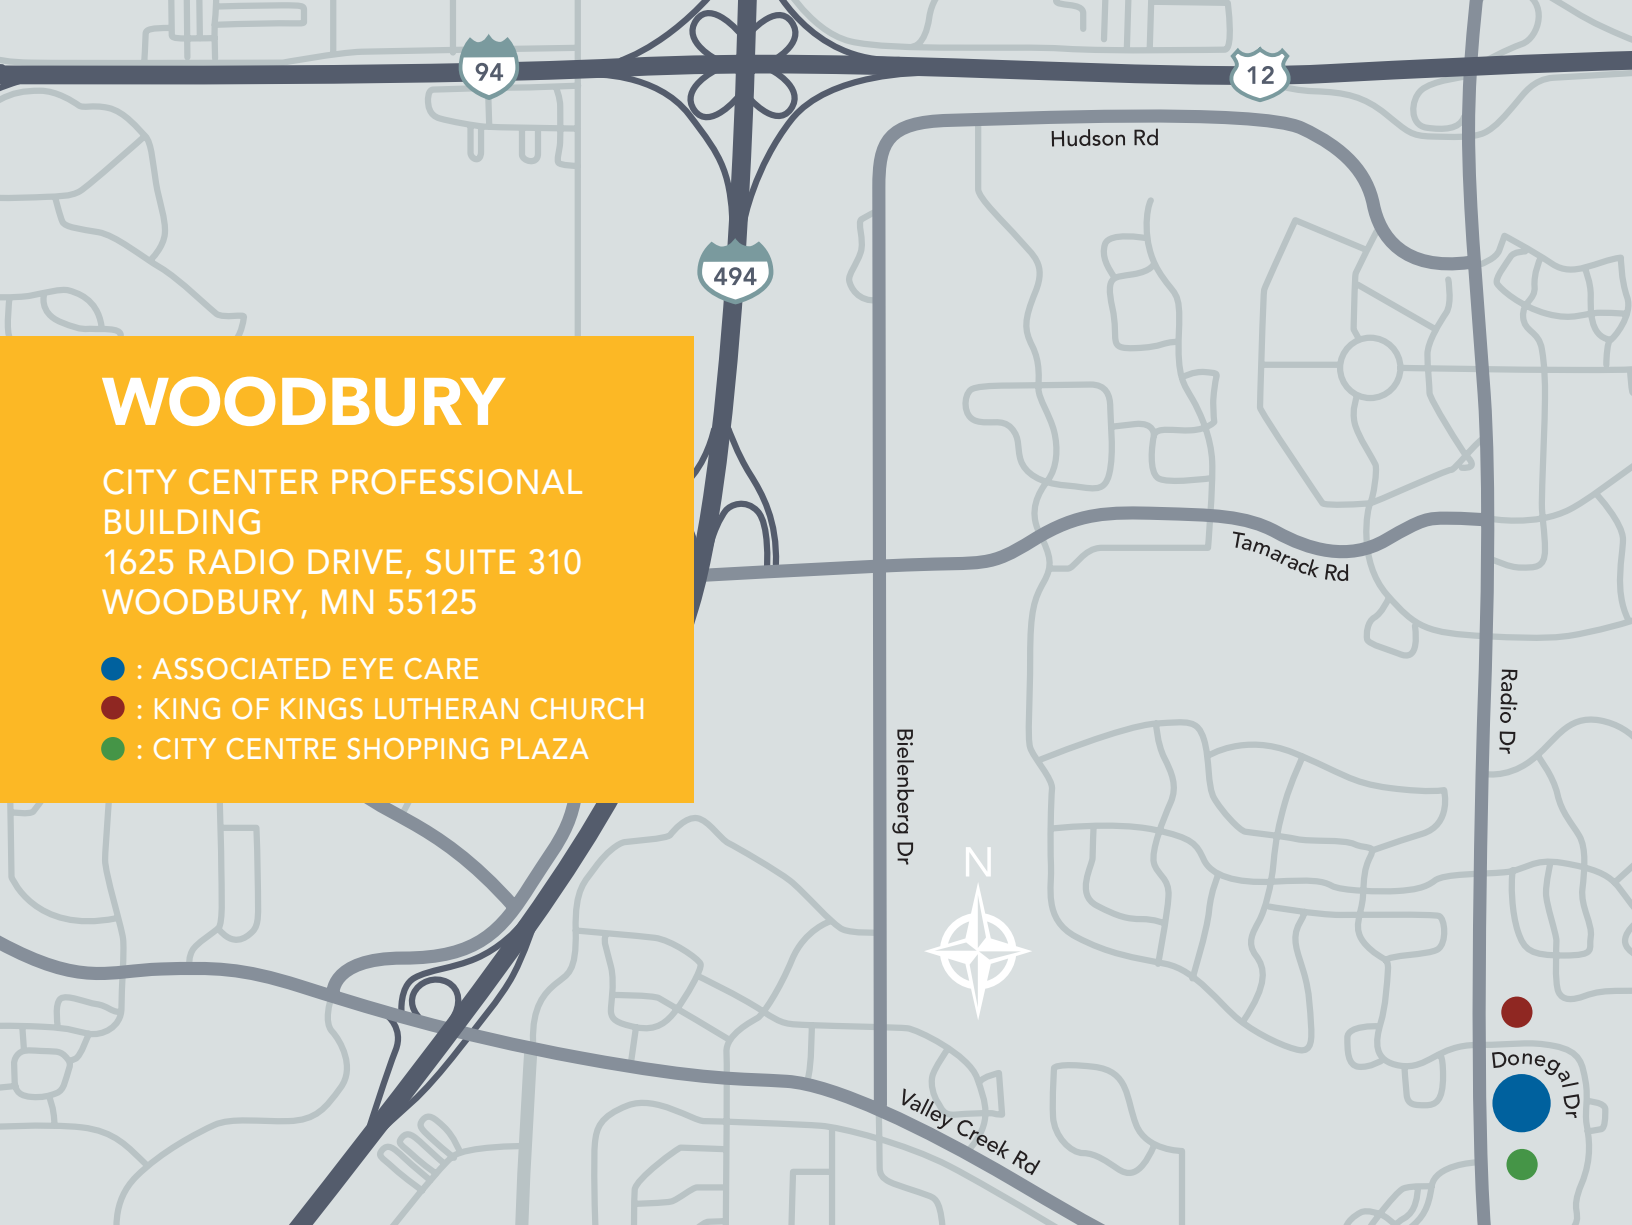

WOODBURY

CITY CENTER PROFESSIONAL BUILDING
1625 RADIO DRIVE, SUITE 310
WOODBURY, MN 55125

- : ASSOCIATED EYE CARE
- : KING OF KINGS LUTHERAN CHURCH
- : CITY CENTRE SHOPPING PLAZA

ASSOCIATED EYE CARE OFFERS THE FOLLOWING SERVICES

- LASIK Vision Correction
- Cataract Surgery including Advanced Technology Lenses
- Macular Degeneration
- Glaucoma
- Diabetic Retinopathy
- Retinal Detachment
- Corneal & External Disease
- Vitreous & Retina Treatment & Surgery
- Surgery For Adult & Children's Eye Muscle Disorders
- Pediatric Exams & Surgery
- Eyelid Surgeries
- Full Service Optical Shops
- Contact Lenses